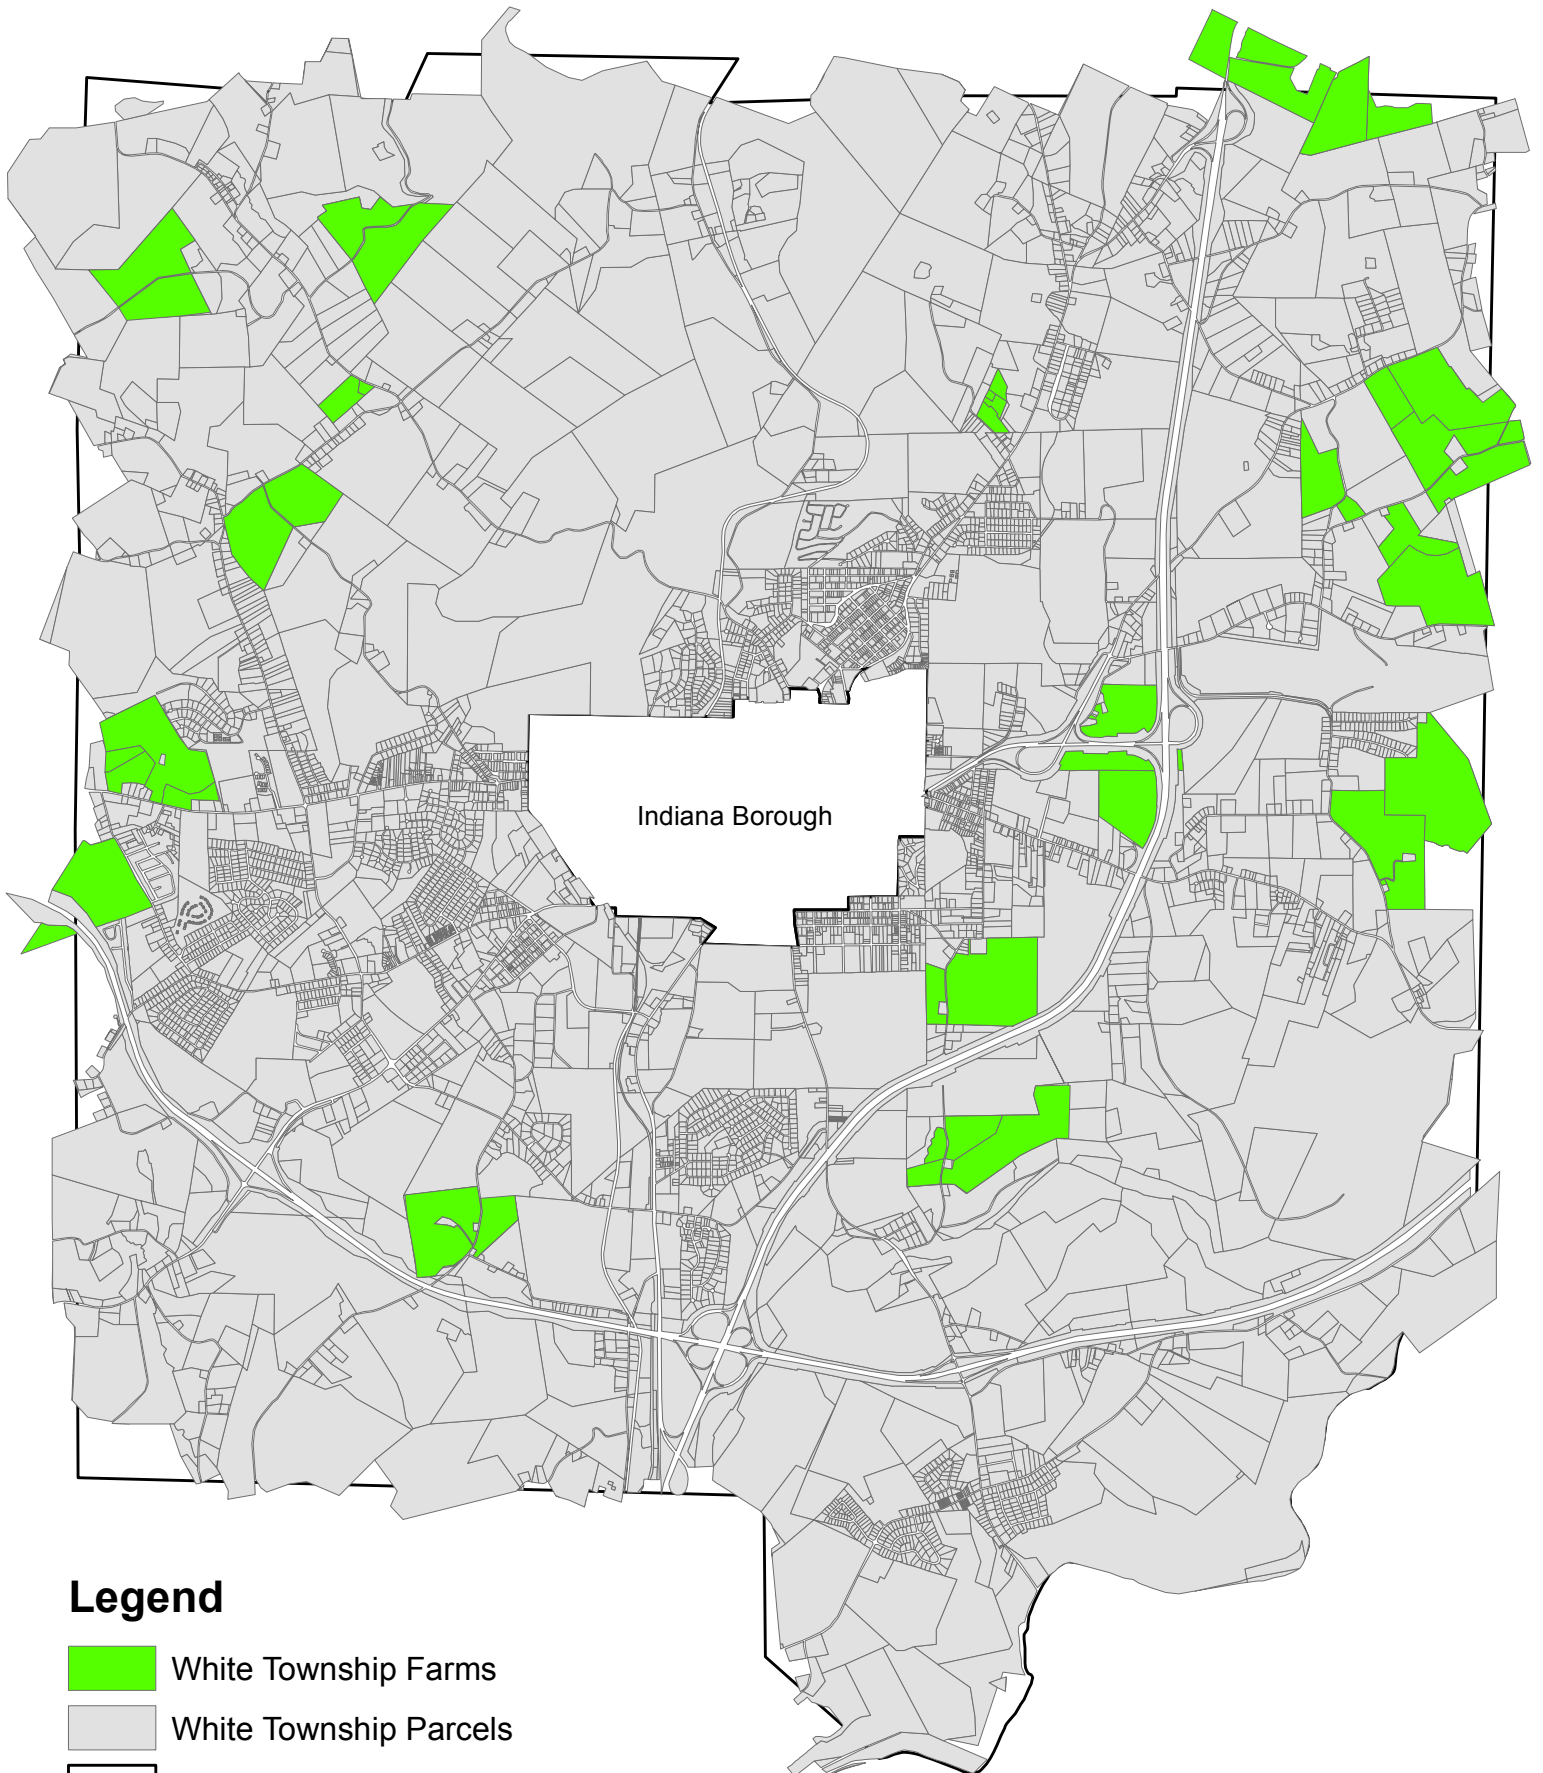

White Township Municipality Agricultural Security Area updated April 16th, 2021

Legend

-  White Township Farms
-  White Township Parcels
-  White Township Boundary