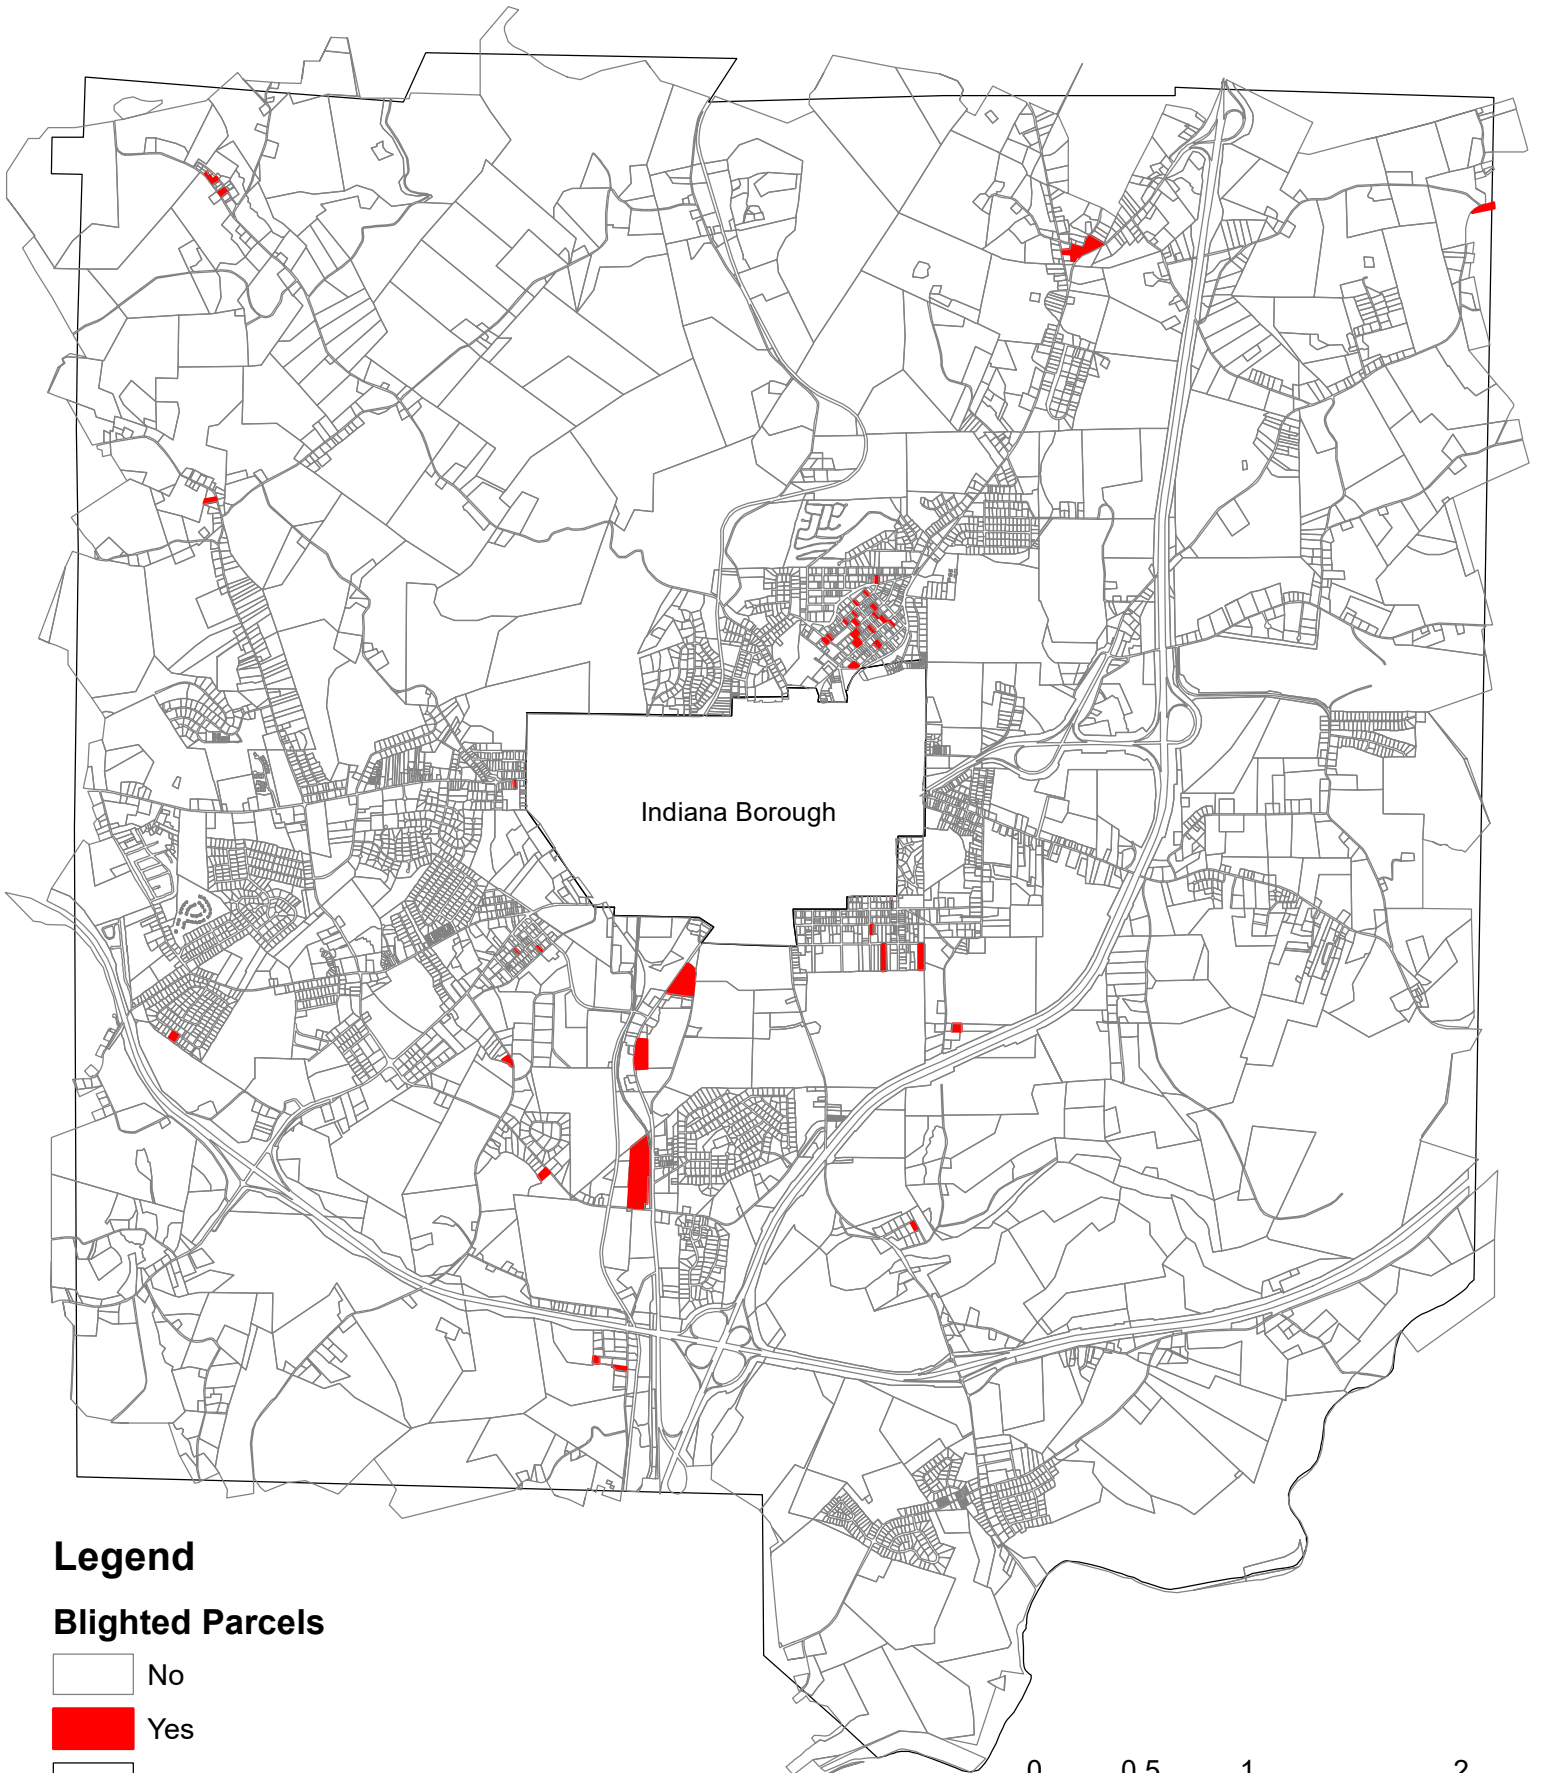

White Township Municipality, Indiana PA Blighted Properties as of April 16th, 2021

Legend

Blighted Parcels

 No

 Yes

 White Township Boundary

0 0.5 1 2 Miles